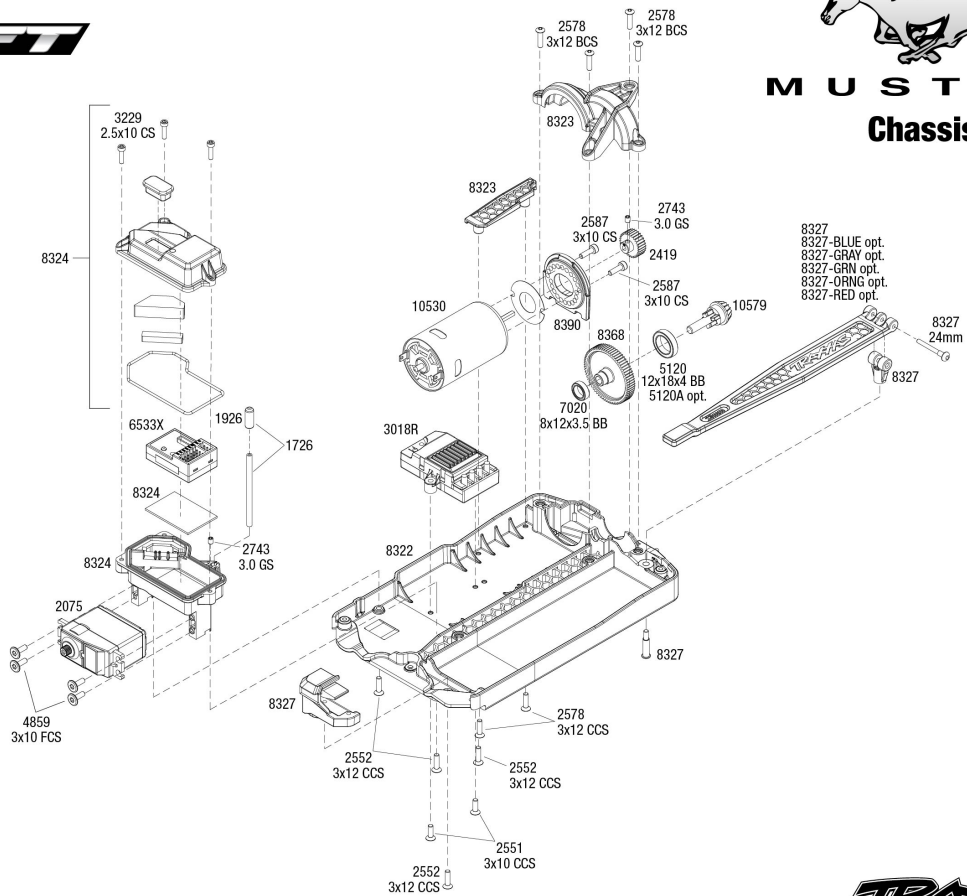

MUSTANG
Chassis Assembly

REV 240912-R03